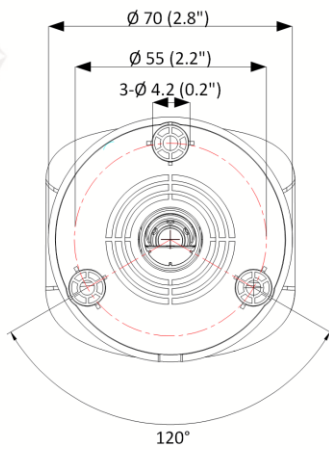

Day/Night Switch	Day, Night, Auto, Schedule
Image Enhancement	BLC, 3D DNR
Interface	
Ethernet Interface	1 RJ45 10 M/100 M self-adaptive Ethernet port
Event	
Basic Event	Motion detection, video tampering alarm, exception
General	
Linkage Method	Upload to FTP, notify surveillance center, send email
Camera Material	Metal & Plastic
Camera Dimension	186.3 mm × 71.4 mm × 66.7 mm (7.3" × 2.8" × 2.6")
Package Dimension	216 mm × 121 mm × 118 mm (8.5" × 4.8" × 4.6")
Camera Weight	Approx. 270 g (0.6 lb.)
With Package Weight	Approx. 490 g (1.1 lb.)
Storage Conditions	-30 °C to 60 °C (-22 °F to 140 °F). Humidity: 95% or less (non-condensing)
Startup and Operating Conditions	-30 °C to 60 °C (-22 °F to 140 °F). Humidity: 95% or less (non-condensing)
Web Client Language	English, Ukrainian
General Function	Anti-flicker, heartbeat, mirror, password protection, privacy mask, watermark, IP address filter
Firmware Version	V5.5.120
Power Consumption and Current	12 VDC, 0.4 A, max. 5 W PoE: (802.3af, 36 V to 57 V), 0.2 A to 0.15 A, max. 6.5 W
Power Supply	12 VDC ± 25% PoE: 802.3af, Class 3
Power Interface	Ø5.5 mm coaxial power plug
Approval	
EMC	FCC SDoC (47 CFR Part 15, Subpart B); CE-EMC (EN 55032: 2015, EN 61000-3-2: 2014, EN 61000-3-3: 2013, EN 50130-4: 2011 +A1: 2014); RCM (AS/NZS CISPR 32: 2015); IC VoC (ICES-003: Issue 6, 2016); KC (KN 32: 2015, KN 35: 2015)
Safety	UL (UL 60950-1); CB (IEC 60950-1:2005 + Am 1:2009 + Am 2:2013, IEC 62368-1:2014); CE-LVD (EN 60950-1:2005 + Am 1:2009 + Am 2:2013, IEC 62368-1:2014); BIS (IS 13252(Part 1):2010+A1:2013+A2:2015)
Environment	CE-RoHS (2011/65/EU); WEEE (2012/19/EU); Reach (Regulation (EC) No 1907/2006)
Protection	IP67 (IEC 60529-2013)

▪ Available Model

HWI-D121H(2.8/4 mm)(C)

▪ **Dimension**

Unit: mm(inch)

▪ **Accessory**

▪ **Optional**

DS-1280ZJ-XS
Junction Box

Distributed by