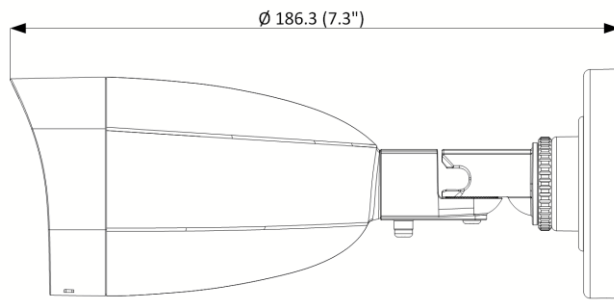

▪ **Dimension**

Unit: mm(inch)

▪ **Accessory**

▪ **Optional**

DS-1280ZJ-XS
Junction Box