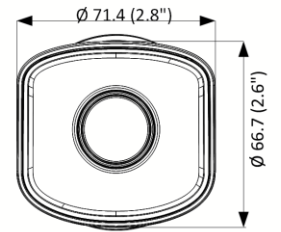

Day/Night Switch	Day, Night, Auto, Schedule
Image Enhancement	BLC, 3D DNR
Interface	
Ethernet Interface	1 RJ45 10 M/100 M self-adaptive Ethernet port
Event	
Basic Event	Motion detection, video tampering alarm, exception
General	
Linkage Method	Upload to FTP, notify surveillance center, send email
Camera Material	Metal & Plastic
Camera Dimension	186.3 mm × 71.4 mm × 66.7 mm (7.3" × 2.8" × 2.6")
Package Dimension	216 mm × 121 mm × 118 mm (8.5" × 4.8" × 4.6")
Camera Weight	Approx. 270 g (0.6 lb.)
With Package Weight	Approx. 490 g (1.1 lb.)
Storage Conditions	-30 °C to 60 °C (-22 °F to 140 °F). Humidity: 95% or less (non-condensing)
Startup and Operating Conditions	-30 °C to 60 °C (-22 °F to 140 °F). Humidity: 95% or less (non-condensing)
Web Client Language	English, Ukrainian
General Function	Anti-flicker, heartbeat, mirror, password protection, privacy mask, watermark, IP address filter
Firmware Version	V5.5.120
Power Consumption and Current	12 VDC, 0.4 A, max. 5 W PoE: (802.3af, 36 V to 57 V), 0.2 A to 0.15 A, max. 6.5 W
Power Supply	12 VDC ± 25% PoE: 802.3af, Class 3
Power Interface	Ø5.5 mm coaxial power plug
Approval	
EMC	FCC SDoC (47 CFR Part 15, Subpart B); CE-EMC (EN 55032: 2015, EN 61000-3-2: 2014, EN 61000-3-3: 2013, EN 50130-4: 2011 +A1: 2014); RCM (AS/NZS CISPR 32: 2015); IC VoC (ICES-003: Issue 6, 2016); KC (KN 32: 2015, KN 35: 2015)
Safety	UL (UL 60950-1); CB (IEC 60950-1:2005 + Am 1:2009 + Am 2:2013, IEC 62368-1:2014); CE-LVD (EN 60950-1:2005 + Am 1:2009 + Am 2:2013, IEC 62368-1:2014); BIS (IS 13252(Part 1):2010+A1:2013+A2:2015)
Environment	CE-RoHS (2011/65/EU); WEEE (2012/19/EU); Reach (Regulation (EC) No 1907/2006)
Protection	IP67 (IEC 60529-2013)

▪ Available Model

HWI-D121H(2.8/4 mm)(C)

▪ **Dimension**

Unit: mm(inch)

▪ **Accessory**

▪ **Optional**

DS-1280ZJ-XS
Junction Box

Distributed by